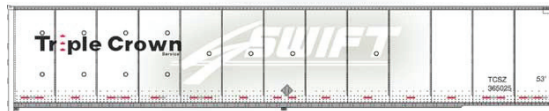

Dura Plate Triple Crown Med. NS ex-Swift

- #42992 Road #365025
- #42993 Road #365046
- #42994 Road #365055
- #42995 Road #365057
- #42996 Road #365071
- #42997 Road #365072